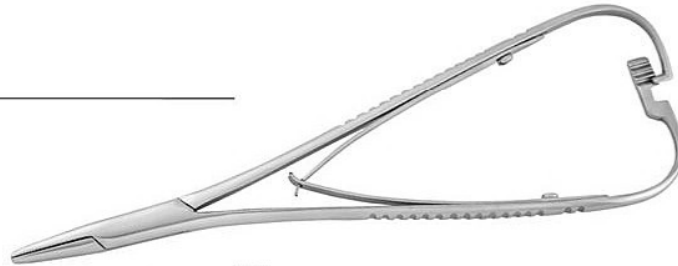

Bestell-Nr.
Order-No.

Mathieu

Ref. 20-13

14,0 cm

Mathieu

Ref. 20-14

17,0 cm

Mathieu

Ref. 20-14A

17,0 cm

Micro-Nadelhalter Castroviejo

Ref. 20-16

14,0 cm

14,0 cm

Castroviejo - Gommel TC

gerade
straight

Ref. 20-19

14,0 cm

Castroviejo - Gommel TC

gebogen
curved

Ref. 20-17

18,0 cm

Castroviejo - Gommel TC

gerade
straight

Ref. 20-20

18,0 cm

Castroviejo - Gommel TC

gebogen
curved

Ref. 20-18