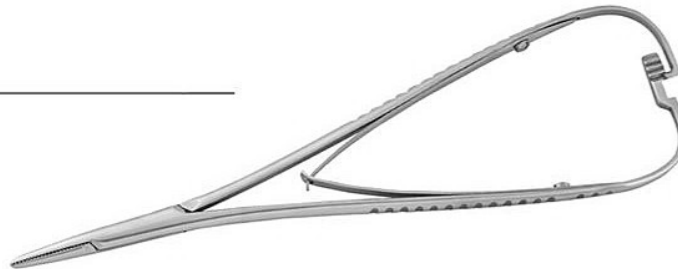

Bestell-Nr.
Order-No.

Mathieu

Ref. 20-13

14,0 cm

Mathieu

Ref. 20-14

17,0 cm

Mathieu

Ref. 20-14A

17,0 cm

Micro-Nadelhalter Castroviejo

Ref. 20-16

14,0 cm

14,0 cm

Castroviejo - Gommel TC

gerade
straight

Ref. 20-19

14,0 cm

Castroviejo - Gommel TC

gebogen
curved

Ref. 20-17

18,0 cm

Castroviejo - Gommel TC

gerade
straight

Ref. 20-20

18,0 cm

Castroviejo - Gommel TC

gebogen
curved

Ref. 20-18