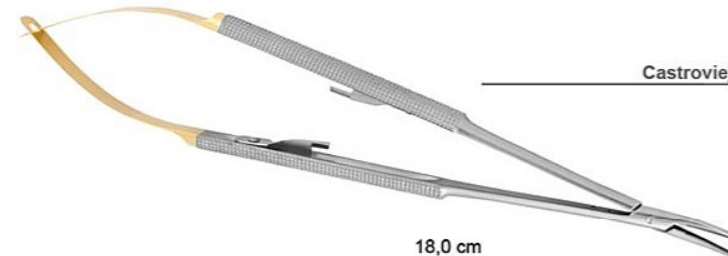

Ref. 20-14A

17,0 cm

Micro-Nadelhalter Castroviejo

Ref. 20-16

14,0 cm

14,0 cm

Castroviejo - Gommel TC

gerade
straight

Ref. 20-19

14,0 cm

Castroviejo - Gommel TC

gebogen
curved

Ref. 20-17

18,0 cm

Castroviejo - Gommel TC

gerade
straight

Ref. 20-20

18,0 cm

Castroviejo - Gommel TC

gebogen
curved

Ref. 20-18