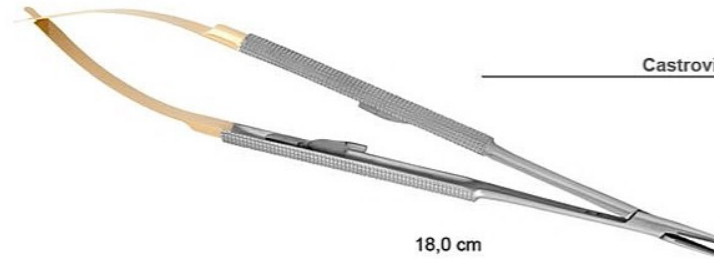

Ref. 20-14A

17,0 cm

Micro-Nadelhalter Castroviejo

Ref. 20-16

14,0 cm

14,0 cm

Castroviejo - Gommel TC

gerade
straight

Ref. 20-19

14,0 cm

Castroviejo - Gommel TC

gebogen
curved

Ref. 20-17

18,0 cm

Castroviejo - Gommel TC

gerade
straight

Ref. 20-20

18,0 cm

Castroviejo - Gommel TC

gebogen
curved

Ref. 20-18